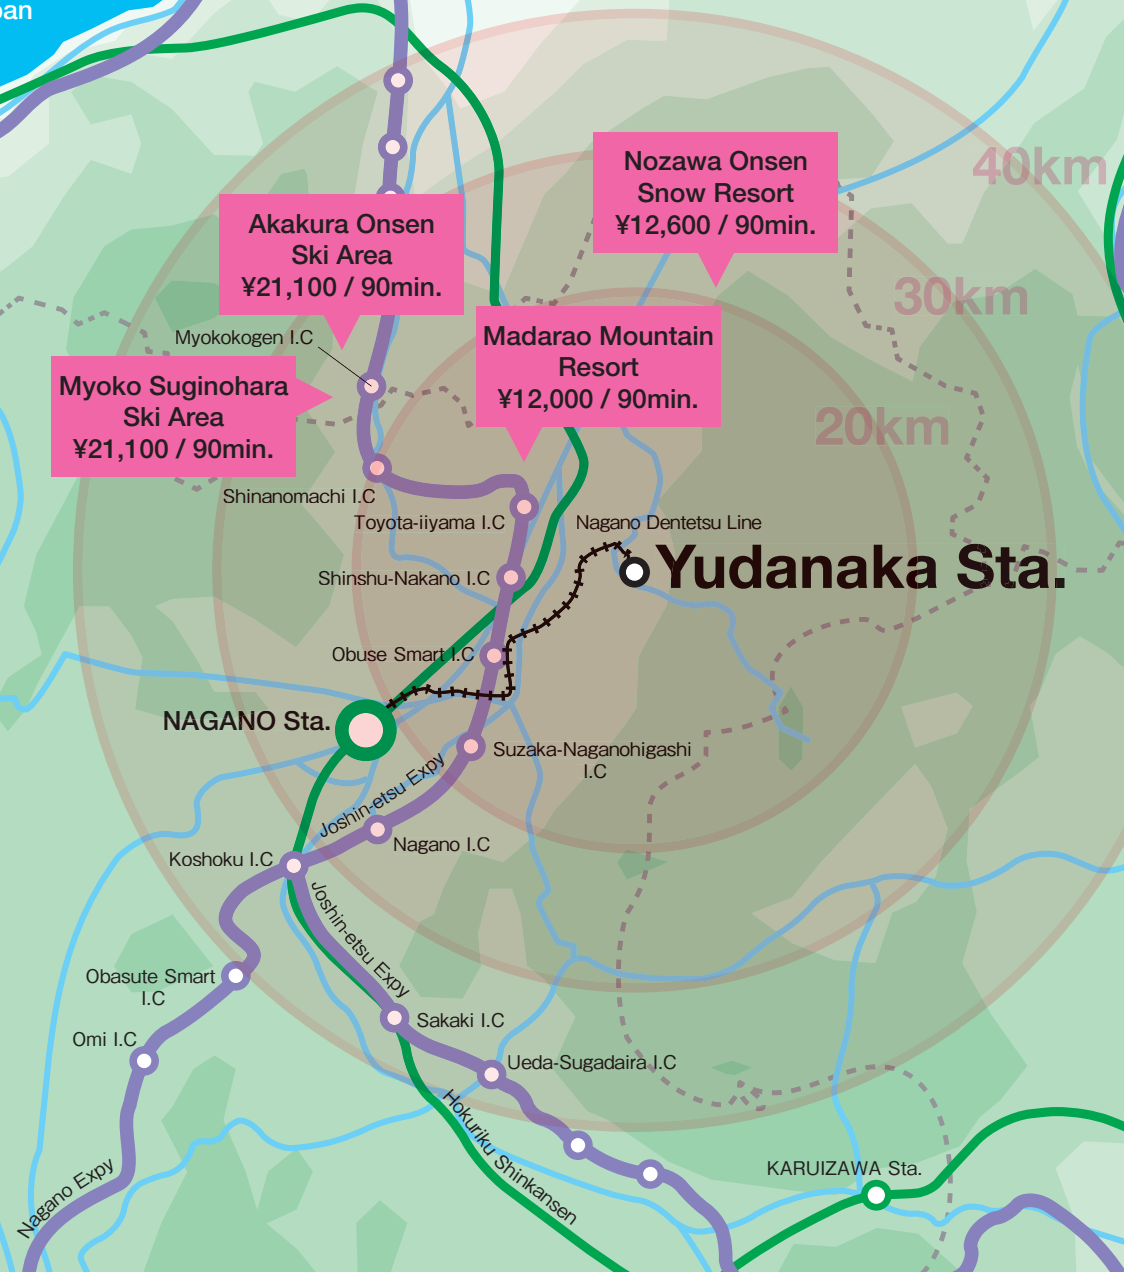

To each ski area from Yudanaka Sta.

Sea of Japan

Akakura Onsen Ski Area
¥21,100 / 90min.

Nozawa Onsen Snow Resort
¥12,600 / 90min.

Myoko Suginojohara Ski Area
¥21,100 / 90min.

Madarao Mountain Resort
¥12,000 / 90min.

Yudanaka Sta.

NAGANO Sta.

KARUIZAWA Sta.

Taxi fare / Required Time

- The rough estimate change.
- For winter.
- 4 seater taxi fare.