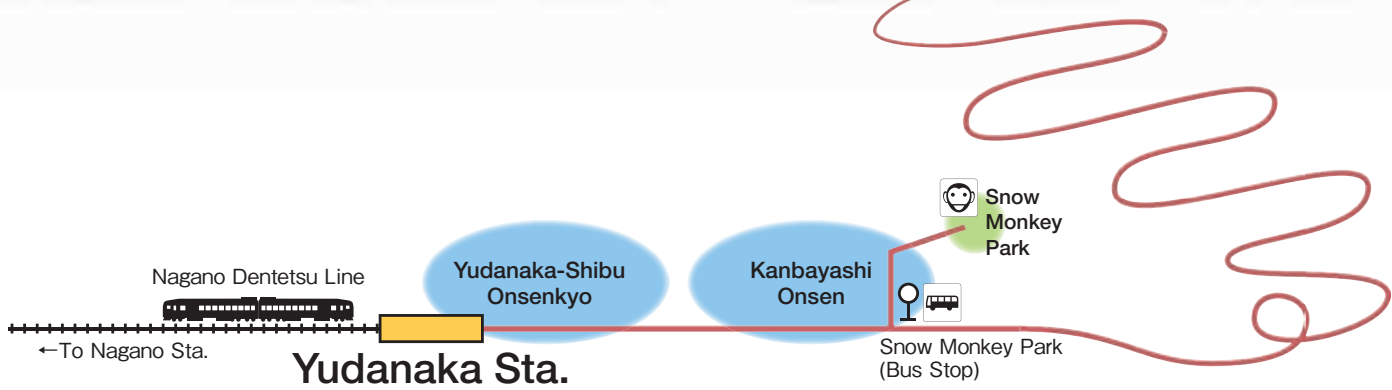

To Shiga kogen ski area from Yudanaka Sta.

Taxi fare / Required Time

- The rough estimate change.
- For winter.
- 4 seater taxi fare.